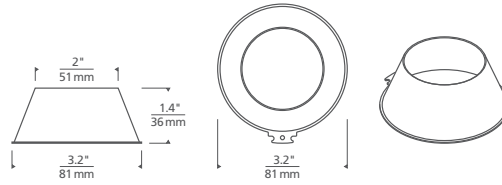

E4TREFNS2(B, G)