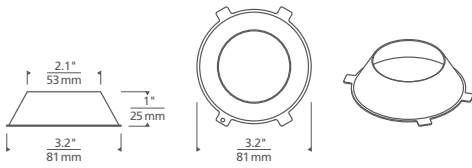

REFLECTOR NON-SLOTTED

E4TREFNS1(B, G)