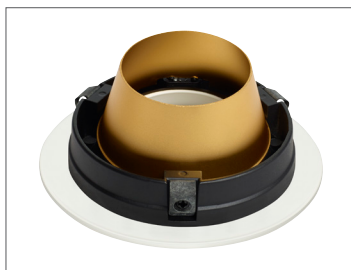

4" LED TRIM MOUNTED REFLECTORS

ELEMENT Specular Reflectors reduce glare while creating a clean, quiet ceiling appearance. Available finishes include Anodized Gold for a decorative accent, or Anodized Black for a truly silent ceiling look. These beautiful trim accessories have been specifically designed to minimize any effect on light performance, color, and output. Specular Reflectors are available for both Adjustable and Fixed downlights, and are compatible with ELEMENT 4" trims and housings.

- Can be easily installed or removed
- Mounts to existing trim
- Compatible with Fixed and Adjustable Housings
- Finish Options: Anodized Gold (G) or Anodized Black (B)

shown in black (Reflector only)

SPECIFICATIONS

Only compatible with ELEMENT 4" LED series. May require lamp to be placed in High position. Not available for ELEMENT 4" Square Flat trims or Square Flangeless Bevel trims. Not compatible with lensed trims.

shown in gold (trim mounted)

shown in gold (below ceiling view)

shown in gold (below ceiling view)

GRIDS

E4 TRIM MOUNTED REFLECTORS*

PRODUCT SERIES	STYLE	FINISH
E4TREF	NS1	NON-SLOTTED
	NS2	NON-SLOTTED
	NS3	NON-SLOTTED
	NS4	NON-SLOTTED
	NS5	NON-SLOTTED
	NS6	NON-SLOTTED
	S1	SLOTTED
	S2	SLOTTED
	S3	SLOTTED
	S4	SLOTTED
	S5	SLOTTED
	S6	SLOTTED