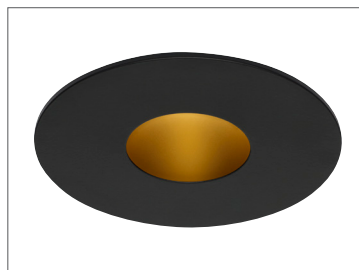

4" LED TRIM MOUNTED REFLECTORS

ELEMENT Specular Reflectors reduce glare while creating a clean, quiet ceiling appearance. Available finishes include Anodized Gold for a decorative accent, or Anodized Black for a truly silent ceiling look. These beautiful trim accessories have been specifically designed to minimize any effect on light performance, color, and output. Specular Reflectors are available for both Adjustable and Fixed downlights, and are compatible with ELEMENT 4" trims and housings.

- Can be easily installed or removed
- Mounts to existing trim
- Compatible with Fixed and Adjustable Housings
- Finish Options: Anodized Gold (G) or Anodized Black (B)

shown in black (Reflector only)

SPECIFICATIONS

COMPATIBLE TRIMS	TRIM DESCRIPTION	NON-SLOTTED (FOR FIXED HOUSINGS)			SLOTTED (FOR ADJUSTABLE HOUSINGS)		
		E4TREFNS1 (B, G)	E4TREFNS2 (B, G)	E4TREFNS6 (B, G)	E4TREFS2 (B, G)	E4TREFS3 (B, G)	E4TREFS5 (B, G)
E4RFB	4", ROUND, BEVEL, FLANGED		•				•
E4RFF	4", ROUND, FLAT, FLANGED	•				•	
E4SFB	4", SQUARE, BEVEL, FLANGED			•	•		
E4RLB	4", ROUND, BEVEL, FLANGELESS		•				•
E4RLF	4", ROUND, FLAT, FLANGELESS	•				•	

shown in gold (trim mounted)

shown in gold (below ceiling view)

shown in gold (below ceiling view)

GRIDS

E4 TRIM MOUNTED REFLECTORS*

PRODUCT SERIES	STYLE	FINISH
E4TREF	NS1	NON-SLOTTED
	NS2	NON-SLOTTED
	NS3	NON-SLOTTED
	NS4	NON-SLOTTED
	NS5	NON-SLOTTED
	NS6	NON-SLOTTED
	S1	SLOTTED
	S2	SLOTTED
	S3	SLOTTED
	S4	SLOTTED
	S5	SLOTTED
	S6	SLOTTED