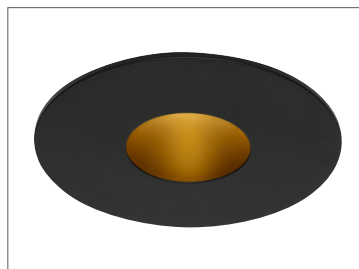

# 3" LED TRIM MOUNTED REFLECTORS

ELEMENT Specular Reflectors reduce glare while creating a clean, quiet ceiling appearance. Available finishes include Anodized Gold for a decorative accent, or Anodized Black for a truly silent ceiling look. These beautiful trim accessories have been specifically designed to minimize any effect on light performance, color, and output. Specular Reflectors are available for both Adjustable and Fixed downlights, and are compatible with ELEMENT 3" trims and housings.

- Can be easily installed or removed
- Mounts to existing trim
- Compatible with Fixed and Adjustable Housings
- Finish Options: Anodized Gold (G) or Anodized Black (B)

shown in black (Reflector only)

## SPECIFICATIONS

COMPATIBLE TRIMS	TRIM DESCRIPTION	NON-SLOTTED (FOR FIXED HOUSINGS)					SLOTTED (FOR ADJUSTABLE HOUSINGS)					
		E3TREFNS1 (B, G)	E3TREFNS2 (B, G)	E3TREFNS3 (B, G)	E3TREFNS4 (B, G)	E3TREFNS5 (B, G)	E3TREFS1 (B, G)	E3TREFS2 (B, G)	E3TREFS3 (B, G)	E3TREFS4 (B, G)	E3TREFS5 (B, G)	E3TREFS6 (B, G)
E3RFB	3", ROUND, BEVEL, FLANGED	•								•		
E3RFF	3", ROUND, FLAT, FLANGED	•								•		
E3SFB	3", SQUARE, BEVEL, FLANGED					•	•					
E3SFF	3", SQUARE, FLAT, FLANGED			•				•				
E3RLB	3", ROUND, BEVEL, FLANGELESS		•									•
E3RLF	3", ROUND, FLAT, FLANGELESS				•				•			
E3SLB	3", SQUARE, BEVEL, FLANGELESS					•					•	
E3SLF	3", SQUARE, FLAT, FLANGELESS			•				•				

shown in gold (trim mounted)

shown in gold (below ceiling view)

shown in gold (below ceiling view)