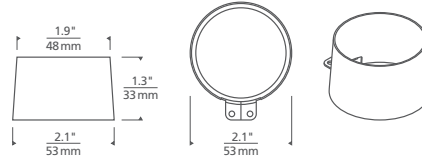

E3TREFNS2(B, G)