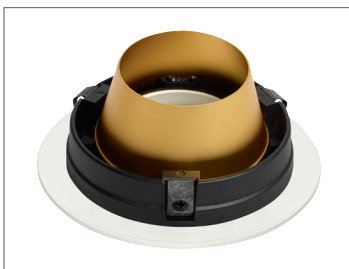

# 3" LED TRIM MOUNTED REFLECTORS

ELEMENT Specular Reflectors reduce glare while creating a clean, quiet ceiling appearance. Available finishes include Anodized Gold for a decorative accent, or Anodized Black for a truly silent ceiling look. These beautiful trim accessories have been specifically designed to minimize any effect on light performance, color, and output. Specular Reflectors are available for both Adjustable and Fixed downlights, and are compatible with ELEMENT 3" trims and housings.

- Can be easily installed or removed
- Mounts to existing trim
- Compatible with Fixed and Adjustable Housings
- Finish Options: Anodized Gold (G) or Anodized Black (B)

shown in black (Reflector only)

## SPECIFICATIONS

COMPATIBLE TRIMS	TRIM DESCRIPTION	NON-SLOTTED (FOR FIXED HOUSINGS)					SLOTTED (FOR ADJUSTABLE HOUSINGS)					
		E3TREFNS1 (B, G)	E3TREFNS2 (B, G)	E3TREFNS3 (B, G)	E3TREFNS4 (B, G)	E3TREFNS5 (B, G)	E3TREFS1 (B, G)	E3TREFS2 (B, G)	E3TREFS3 (B, G)	E3TREFS4 (B, G)	E3TREFS5 (B, G)	E3TREFS6 (B, G)
E3RFB	3", ROUND, BEVEL, FLANGED	•								•		
E3RFF	3", ROUND, FLAT, FLANGED	•								•		
E3SFB	3", SQUARE, BEVEL, FLANGED					•	•					
E3SFF	3", SQUARE, FLAT, FLANGED			•				•				
E3RLB	3", ROUND, BEVEL, FLANGELESS		•									•
E3RLF	3", ROUND, FLAT, FLANGELESS				•				•			
E3SLB	3", SQUARE, BEVEL, FLANGELESS					•					•	
E3SLF	3", SQUARE, FLAT, FLANGELESS			•				•				

Only compatible with ELEMENT 3" LED series. Not compatible with LED Fixed Remodel, LED Adjustable Low-Profile. Compatible with LED Ultra Shallow (Flat Trims only), and LED Fixed Low-Profile (Flat Trims only). May require lamp to be placed in High position. Not compatible with lensed trims.