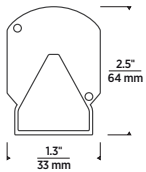

ENTRA™ 2" NICHE

LED FIXED DOWNLIGHT

ORDERING GRIDS

HOUSING

PRODUCT	LAMP	CRI	TEMPERATURE	BEAM	FUNCTION	HOUSING RATING	VOLTAGE	FINISH
ENN2R ENTRA NICHE 2" ROUND	-LO LED	9 90 CRI	27 2700K	A 30°, 60°²	D FIXED	I IC AIRTIGHT	12 12V³	W WHITE
ENN2S ENTRA NICHE 2" SQUARE¹			30 3000K				120 120V	Z ANTIQUE BRONZE
			35 3500K					
	-LO	9		A	D	I		

¹ENN2S - Square is being discontinued, so we have limited inventory on certain items. We are motivated to work inventory down, so please contact us for best pricing.

²A - ENTRA LED Niche light ships with 30° optic installed. Includes 60° optic as well.

³12 - ENTRA 12V LED Niche lights perform best with electronic transformers and ELV dimmers. Please order the Entra Remote Transformer to pair with your 12V Niche light system.

TRANSFORMERS¹ (ORDERED SEPARATELY)

PRODUCT	DIMMING
700AT060EL ELECTRONIC, 60W, 120V	ELV
700AT060EL	

Do not load transformer above 70% of rated load due to in-rush current.

¹Consult spec sheets for dimensions.

CONNECTOR CAP

PRODUCT
ENNCONCP MC CONNECTOR CAP¹
ENNCONCP

¹Access above ceiling is required to use connector cap.

ACCESSORY

CONNECTOR CAP (ENNCONCP)

INSTALL PRIOR TO CEILING

Use in lieu of existing cap on top of ENTRA Niche lights for Romex and MC connectors. Access above ceiling is required to use connector cap.