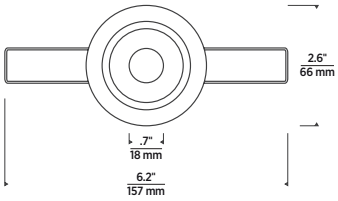

ENTRA™ 2" NICHE

LED FIXED DOWNLIGHT

HOUSING

12 VOLT

FIXED ROUND