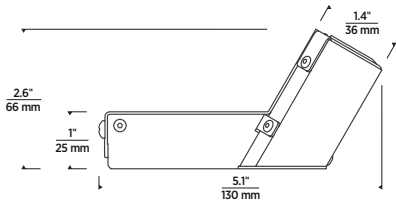

FIXED SQUARE

JUNCTION BOX

120 VOLT ONLY (INCLUDED)

ENTRA™ 2" NICHE

LED FIXED DOWNLIGHT

PHOTOMETRICS

Description: ENTRA LED Niche Lights
30° Beam, 0° Tilt, 3000K

Model: ENTRA LED Niche