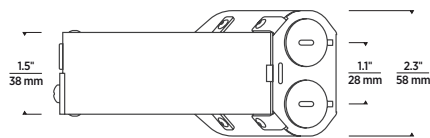

FIXED SQUARE

JUNCTION BOX

120 VOLT ONLY (INCLUDED)

ENTRA™ 2" NICHE

LED FIXED DOWNLIGHT

PHOTOMETRICS

Description: ENTRA LED Niche Lights
30° Beam, 0° Tilt, 3000K

Model: ENTRA LED Niche