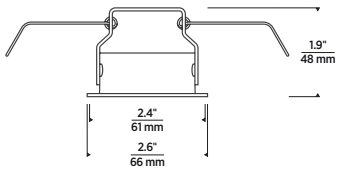

120 VOLT

FIXED ROUND