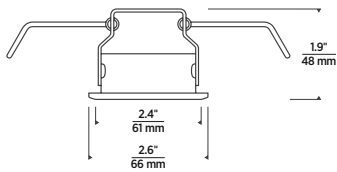

120 VOLT

FIXED ROUND