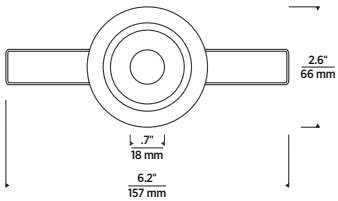

120 VOLT

FIXED ROUND