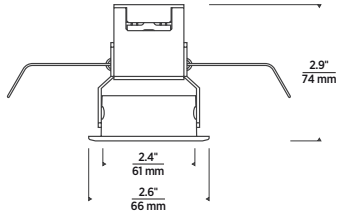

ENTRA™ 2" NICHE

LED FIXED DOWNLIGHT

HOUSING

12 VOLT

FIXED ROUND