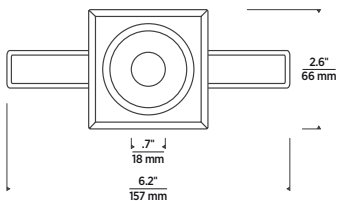

FIXED SQUARE

120 VOLT