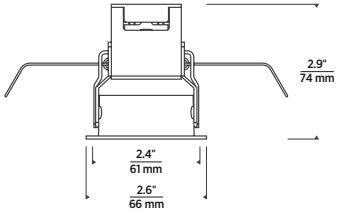

ENTRA™ 2" NICHE

LED FIXED DOWNLIGHT

HOUSING

12 VOLT

FIXED ROUND