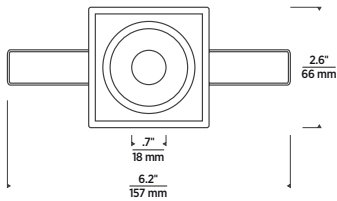

FIXED SQUARE

ENTRA™ 2" NICHE

LED FIXED DOWNLIGHT

HOUSING

12 VOLT