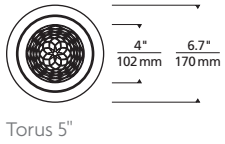

REFLECTIONS

TORUS FLANGED INDIRECT DOWNLIGHT

techlighting.com

Torus 5"