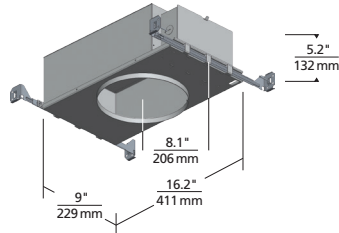

REFLECTIONS

TORUS FLANGED INDIRECT DOWNLIGHT

techlighting.com

Torus 5"

Torus 8"

Torus 12"

Aperture 5"

Aperture 8"