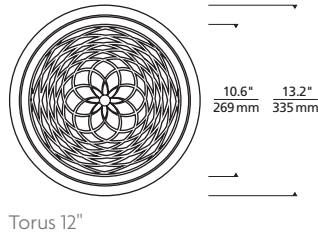

REFLECTIONS

TORUS FLANGED INDIRECT DOWNLIGHT

techlighting.com

Torus 5"

Torus 8"