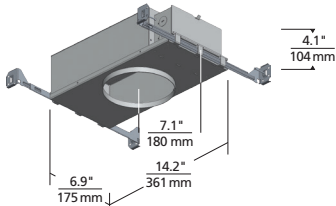

REFLECTIONS

TORUS FLANGED INDIRECT DOWNLIGHT

techlighting.com

Torus 5"

Torus 8"

Torus 12"

Aperture 5"

Aperture 8"