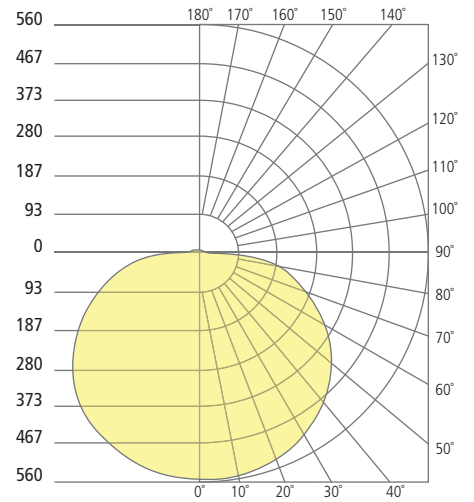

Aperture 12"

PHOTOMETRICS*

*For latest photometrics, please visit www.ELEMENT-Lighting.com

TORUS FLANGED 5"

Total Lumen Output:	684
Total Power:	9
Luminaire Efficacy:	76
Color Temp:	3000K
CRI:	90+

TORUS FLANGED 8"

Total Lumen Output:	1255
Total Power:	15
Luminaire Efficacy:	84
Color Temp:	3000K
CRI:	90+

TORUS FLANGED 12"

Total Lumen Output:	1989
Total Power:	31
Luminaire Efficacy:	64
Color Temp:	3000K
CRI:	90+

PROJECT INFO