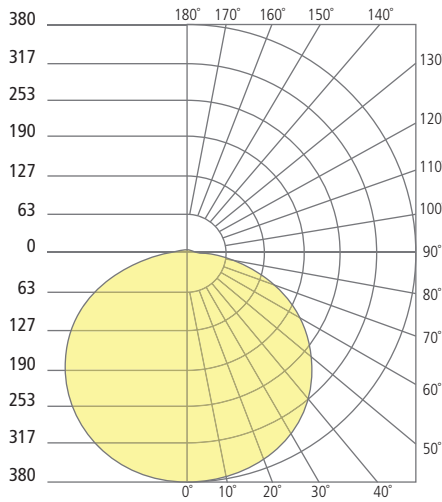

Aperture 12"

PHOTOMETRICS*

*For latest photometrics, please visit www.ELEMENT-Lighting.com

TORUS FLANGED 5"

Total Lumen Output:	684
Total Power:	9
Luminaire Efficacy:	76
Color Temp:	3000K
CRI:	90+

TORUS FLANGED 8"

Total Lumen Output:	1255
Total Power:	15
Luminaire Efficacy:	84
Color Temp:	3000K
CRI:	90+

TORUS FLANGED 12"

Total Lumen Output:	1989
Total Power:	31
Luminaire Efficacy:	64
Color Temp:	3000K
CRI:	90+

PROJECT INFO