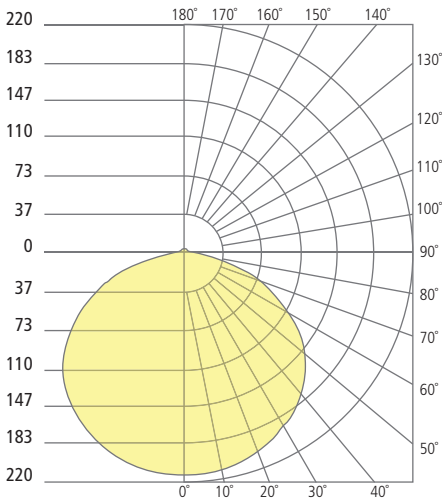

Aperture 12"

PHOTOMETRICS*

*For latest photometrics, please visit www.ELEMENT-Lighting.com

TORUS FLANGED 5"

Total Lumen Output:	684
Total Power:	9
Luminaire Efficacy:	76
Color Temp:	3000K
CRI:	90+

TORUS FLANGED 8"

Total Lumen Output:	1255
Total Power:	15
Luminaire Efficacy:	84
Color Temp:	3000K
CRI:	90+

TORUS FLANGED 12"

Total Lumen Output:	1989
Total Power:	31
Luminaire Efficacy:	64
Color Temp:	3000K
CRI:	90+

PROJECT INFO