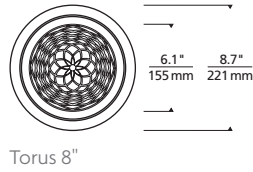

REFLECTIONS

TORUS FLANGED INDIRECT DOWNLIGHT

techlighting.com

Torus 8"