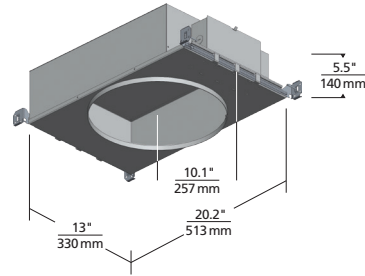

REFLECTIONS

TORUS FLANGED INDIRECT DOWNLIGHT

techlighting.com

Torus 5"

Torus 8"

Torus 12"

Aperture 5"

Aperture 8"