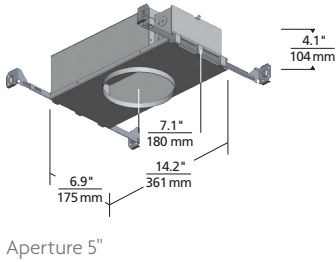

REFLECTIONS

SKYE FLANGED INDIRECT DOWNLIGHT

PHOTOMETRICS*

*For latest photometrics, please visit www.ELEMENT-Lighting.com

SKYE FLANGED 5"

Total Lumen Output:	684
Total Power:	9
Luminaire Efficacy:	76
Color Temp:	3000K
CRI:	90+

SKYE FLANGED 8"

Total Lumen Output:	1255
Total Power:	15
Luminaire Efficacy:	84
Color Temp:	3000K
CRI:	90+

SKYE FLANGED 12"

Total Lumen Output:	1989
Total Power:	31
Luminaire Efficacy:	64
Color Temp:	3000K
CRI:	90+