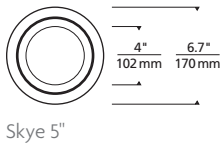

REFLECTIONS

SKYE FLANGED INDIRECT DOWNLIGHT

PHOTOMETRICS*

*For latest photometrics, please visit www.ELEMENT-Lighting.com

SKYE FLANGED 5"

Total Lumen Output:	684
Total Power:	9
Luminaire Efficacy:	76
Color Temp:	3000K
CRI:	90+

SKYE FLANGED 8"

Total Lumen Output:	1255
Total Power:	15
Luminaire Efficacy:	84
Color Temp:	3000K
CRI:	90+

SKYE FLANGED 12"

Total Lumen Output:	1989
Total Power:	31
Luminaire Efficacy:	64
Color Temp:	3000K
CRI:	90+