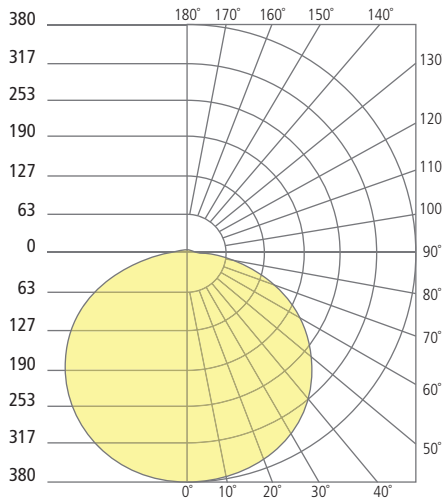

PROJECT INFO

FIXTURE TYPE & QUANTITY

JOB NAME & INFO

NOTES

© 2016 Tech Lighting, L.L.C. All rights reserved. The "Tech Lighting" graphic is a registered trademark of Tech Lighting, L.L.C. Tech Lighting reserves the right to change specifications for product improvements without notification.

ELEMENT
by Tech Lighting®

GENERATION BRANDS
7400 Linder Avenue, Skokie, Illinois 60077
T 847.410.4400 F 847.410.4500