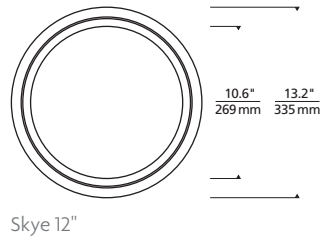

REFLECTIONS

SKYE FLANGED INDIRECT DOWNLIGHT

PHOTOMETRICS*

*For latest photometrics, please visit www.ELEMENT-Lighting.com

SKYE FLANGED 5"

Total Lumen Output:	684
Total Power:	9
Luminaire Efficacy:	76
Color Temp:	3000K
CRI:	90+

SKYE FLANGED 8"

Total Lumen Output:	1255
Total Power:	15
Luminaire Efficacy:	84
Color Temp:	3000K
CRI:	90+

SKYE FLANGED 12"

Total Lumen Output:	1989
Total Power:	31
Luminaire Efficacy:	64
Color Temp:	3000K
CRI:	90+