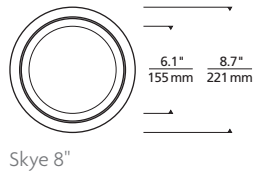

REFLECTIONS

SKYE FLANGED INDIRECT DOWNLIGHT

PHOTOMETRICS*

*For latest photometrics, please visit www.ELEMENT-Lighting.com

SKYE FLANGED 5"

Total Lumen Output:	684
Total Power:	9
Luminaire Efficacy:	76
Color Temp:	3000K
CRI:	90+

SKYE FLANGED 8"

Total Lumen Output:	1255
Total Power:	15
Luminaire Efficacy:	84
Color Temp:	3000K
CRI:	90+

SKYE FLANGED 12"

Total Lumen Output:	1989
Total Power:	31
Luminaire Efficacy:	64
Color Temp:	3000K
CRI:	90+