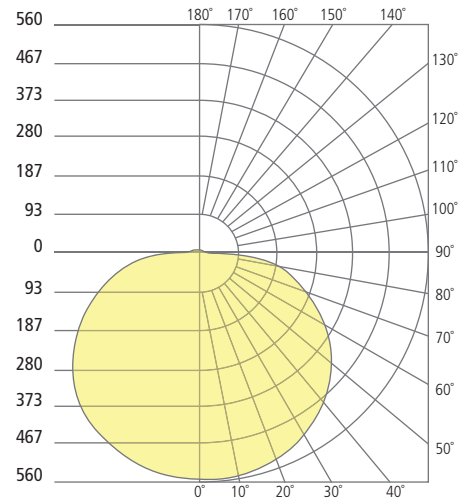

PROJECT INFO

FIXTURE TYPE & QUANTITY

JOB NAME & INFO

NOTES

© 2016 Tech Lighting, L.L.C. All rights reserved. The "Tech Lighting" graphic is a registered trademark of Tech Lighting, L.L.C. Tech Lighting reserves the right to change specifications for product improvements without notification.

ELEMENT
by Tech Lighting®

GENERATION BRANDS
7400 Linder Avenue, Skokie, Illinois 60077
T 847.410.4400 F 847.410.4500