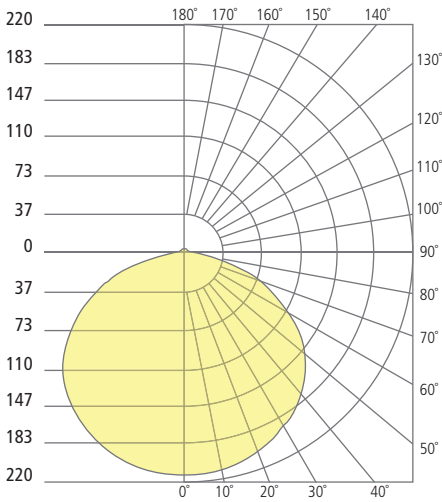

PROJECT INFO

FIXTURE TYPE & QUANTITY

JOB NAME & INFO

NOTES

© 2016 Tech Lighting, L.L.C. All rights reserved. The "Tech Lighting" graphic is a registered trademark of Tech Lighting, L.L.C. Tech Lighting reserves the right to change specifications for product improvements without notification.

ELEMENT
by Tech Lighting®

GENERATION BRANDS
7400 Linder Avenue, Skokie, Illinois 60077
T 847.410.4400 F 847.410.4500