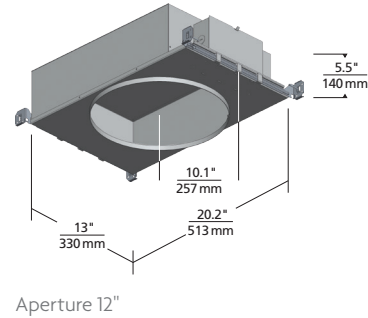

REFLECTIONS

SKYE FLANGED INDIRECT DOWNLIGHT

PHOTOMETRICS*

*For latest photometrics, please visit www.ELEMENT-Lighting.com

SKYE FLANGED 5"

Total Lumen Output:	684
Total Power:	9
Luminaire Efficacy:	76
Color Temp:	3000K
CRI:	90+

SKYE FLANGED 8"

Total Lumen Output:	1255
Total Power:	15
Luminaire Efficacy:	84
Color Temp:	3000K
CRI:	90+

SKYE FLANGED 12"

Total Lumen Output:	1989
Total Power:	31
Luminaire Efficacy:	64
Color Temp:	3000K
CRI:	90+