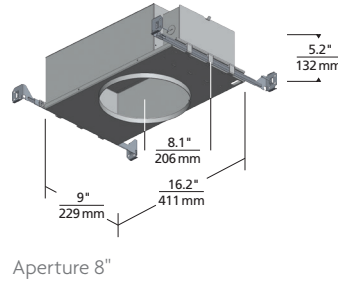

REFLECTIONS

SKYE FLANGED INDIRECT DOWNLIGHT

PHOTOMETRICS*

*For latest photometrics, please visit www.ELEMENT-Lighting.com

SKYE FLANGED 5"

Total Lumen Output:	684
Total Power:	9
Luminaire Efficacy:	76
Color Temp:	3000K
CRI:	90+

SKYE FLANGED 8"

Total Lumen Output:	1255
Total Power:	15
Luminaire Efficacy:	84
Color Temp:	3000K
CRI:	90+

SKYE FLANGED 12"

Total Lumen Output:	1989
Total Power:	31
Luminaire Efficacy:	64
Color Temp:	3000K
CRI:	90+