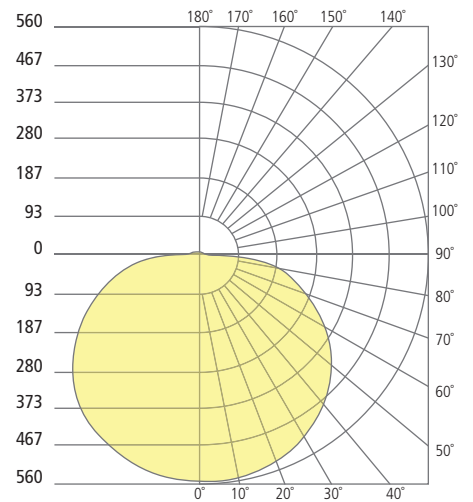

PROJECT INFO

FIXTURE TYPE & QUANTITY

JOB NAME & INFO

NOTES

© 2016 Tech Lighting, L.L.C. All rights reserved. The "Tech Lighting" graphic is a registered trademark of Tech Lighting, L.L.C. Tech Lighting reserves the right to change specifications for product improvements without notification.

ELEMENT
by Tech Lighting®

GENERATION BRANDS
7400 Linder Avenue, Skokie, Illinois 60077
T 847.410.4400 F 847.410.4500