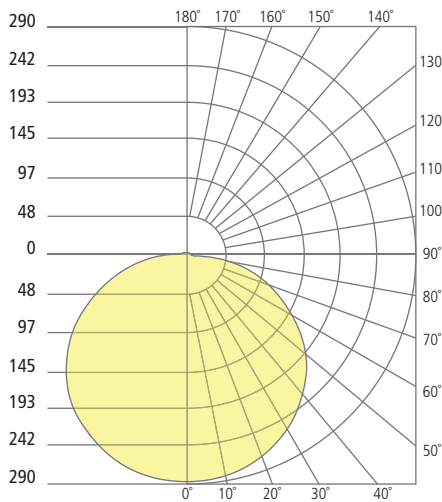

PROJECT INFO

FIXTURE TYPE & QUANTITY

JOB NAME & INFO

NOTES

© 2016 Tech Lighting, L.L.C. All rights reserved. The "Tech Lighting" graphic is a registered trademark of Tech Lighting, L.L.C. Tech Lighting reserves the right to change specifications for product improvements without notification.

ELEMENT
by Tech Lighting®

GENERATION BRANDS
7400 Linder Avenue, Skokie, Illinois 60077
T 847.410.4400 F 847.410.4500