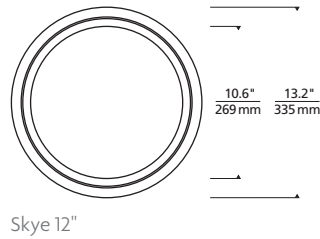

REFLECTIONS

SKYE FLANGED INDIRECT DOWNLIGHT

Aperture 5"

Aperture 8"

Aperture 12"

PHOTOMETRICS*

*For latest photometrics, please visit www.ELEMENT-Lighting.com

SKYE FLANGED 5"

Total Lumen Output:	684
Total Power:	9
Luminaire Efficacy:	76
Color Temp:	3000K
CRI:	90+

SKYE FLANGED 8"

Total Lumen Output:	943
Total Power:	15
Luminaire Efficacy:	62
Color Temp:	3000K
CRI:	90+

SKYE FLANGED 12"

Total Lumen Output:	1989
Total Power:	31
Luminaire Efficacy:	64
Color Temp:	3000K
CRI:	90+