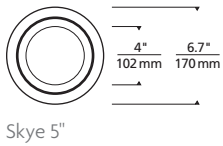

REFLECTIONS

SKYE FLANGED INDIRECT DOWNLIGHT

Aperture 5"

Aperture 8"

Aperture 12"

PHOTOMETRICS*

*For latest photometrics, please visit www.ELEMENT-Lighting.com

SKYE FLANGED 5"

Total Lumen Output:	684
Total Power:	9
Luminaire Efficacy:	76
Color Temp:	3000K
CRI:	90+

SKYE FLANGED 8"

Total Lumen Output:	943
Total Power:	15
Luminaire Efficacy:	62
Color Temp:	3000K
CRI:	90+

SKYE FLANGED 12"

Total Lumen Output:	1989
Total Power:	31
Luminaire Efficacy:	64
Color Temp:	3000K
CRI:	90+