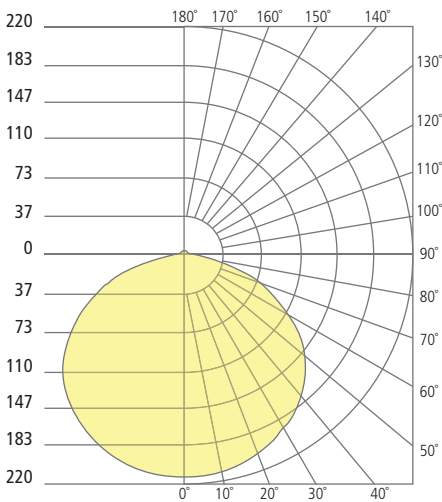

PROJECT INFO

FIXTURE TYPE & QUANTITY

JOB NAME & INFO

NOTES

© 2016 Tech Lighting, L.L.C. All rights reserved. The "Tech Lighting" graphic is a registered trademark of Tech Lighting, L.L.C. Tech Lighting reserves the right to change specifications for product improvements without notification.

ELEMENT
by Tech Lighting®

GENERATION BRANDS
7400 Linder Avenue, Skokie, Illinois 60077
T 847.410.4400 F 847.410.4500