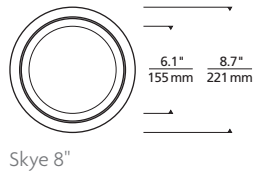

REFLECTIONS

SKYE FLANGED INDIRECT DOWNLIGHT

Aperture 5"

Aperture 8"

Aperture 12"

PHOTOMETRICS*

*For latest photometrics, please visit www.ELEMENT-Lighting.com

SKYE FLANGED 5"

Total Lumen Output:	684
Total Power:	9
Luminaire Efficacy:	76
Color Temp:	3000K
CRI:	90+

SKYE FLANGED 8"

Total Lumen Output:	943
Total Power:	15
Luminaire Efficacy:	62
Color Temp:	3000K
CRI:	90+

SKYE FLANGED 12"

Total Lumen Output:	1989
Total Power:	31
Luminaire Efficacy:	64
Color Temp:	3000K
CRI:	90+