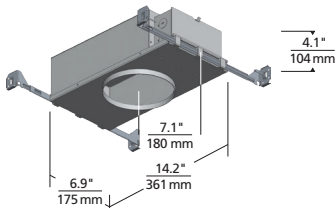

REFLECTIONS

SKYE FLANGED INDIRECT DOWNLIGHT

Aperture 5"

PHOTOMETRICS*

*For latest photometrics, please visit www.ELEMENT-Lighting.com

SKYE FLANGED 5"

Total Lumen Output:	684
Total Power:	9
Luminaire Efficacy:	76
Color Temp:	3000K
CRI:	90+

SKYE FLANGED 8"

Total Lumen Output:	943
Total Power:	15
Luminaire Efficacy:	62
Color Temp:	3000K
CRI:	90+

SKYE FLANGED 12"

Total Lumen Output:	1989
Total Power:	31
Luminaire Efficacy:	64
Color Temp:	3000K
CRI:	90+