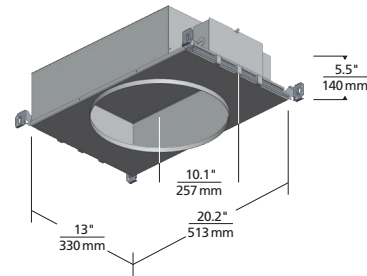

REFLECTIONS

SKYE FLANGED INDIRECT DOWNLIGHT

Aperture 12"

PHOTOMETRICS*

*For latest photometrics, please visit www.ELEMENT-Lighting.com

SKYE FLANGED 5"

Total Lumen Output:	684
Total Power:	9
Luminaire Efficacy:	76
Color Temp:	3000K
CRI:	90+

SKYE FLANGED 8"

Total Lumen Output:	943
Total Power:	15
Luminaire Efficacy:	62
Color Temp:	3000K
CRI:	90+

SKYE FLANGED 12"

Total Lumen Output:	1989
Total Power:	31
Luminaire Efficacy:	64
Color Temp:	3000K
CRI:	90+