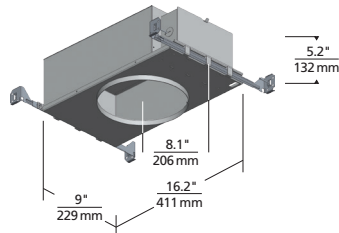

REFLECTIONS

SKYE FLANGED INDIRECT DOWNLIGHT

Aperture 8"

PHOTOMETRICS*

*For latest photometrics, please visit www.ELEMENT-Lighting.com

SKYE FLANGED 5"

Total Lumen Output:	684
Total Power:	9
Luminaire Efficacy:	76
Color Temp:	3000K
CRI:	90+

SKYE FLANGED 8"

Total Lumen Output:	943
Total Power:	15
Luminaire Efficacy:	62
Color Temp:	3000K
CRI:	90+

SKYE FLANGED 12"

Total Lumen Output:	1989
Total Power:	31
Luminaire Efficacy:	64
Color Temp:	3000K
CRI:	90+