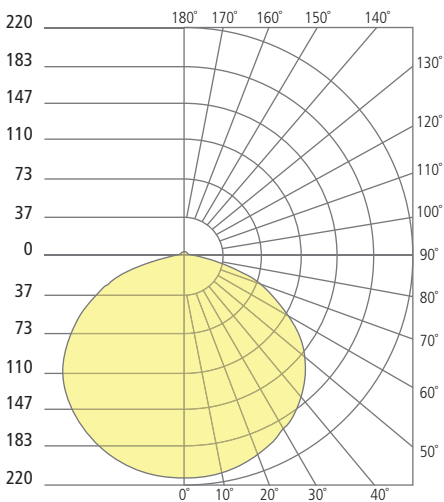

Skye Flanged 5"

Skye Flanged 8"

Skye Flanged 12"

Skye Flangeless 5"

Skye Flangeless 8"

Skye Flangeless 12"

Aperture 5"

Aperture 8"

Aperture 12"

PHOTOMETRICS*

*For latest photometrics, please visit www.ELEMENT-Lighting.com

SKYE 5"

Total Lumen Output:	684
Total Power:	9
Luminaire Efficacy:	76
Color Temp:	3000K
CRI:	90+

SKYE 8"

Total Lumen Output:	1255
Total Power:	15
Luminaire Efficacy:	84
Color Temp:	3000K
CRI:	90+

SKYE 12"

Total Lumen Output:	1989
Total Power:	31
Luminaire Efficacy:	64
Color Temp:	3000K
CRI:	90+

© 2021 Tech Lighting, L.L.C. All rights reserved. The "Tech Lighting" graphic is a registered trademark. Tech Lighting reserves the right to change specifications for product improvements without notification.