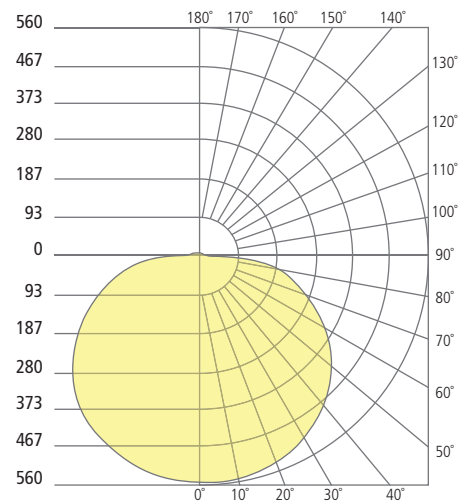

Skye Flanged 5"

Skye Flanged 8"

Skye Flanged 12"

Skye Flangeless 5"

Skye Flangeless 8"

Skye Flangeless 12"

Aperture 5"

Aperture 8"

Aperture 12"

PHOTOMETRICS*

*For latest photometrics, please visit www.ELEMENT-Lighting.com

SKYE 5"

Total Lumen Output:	684
Total Power:	9
Luminaire Efficacy:	76
Color Temp:	3000K
CRI:	90+

SKYE 8"

Total Lumen Output:	1255
Total Power:	15
Luminaire Efficacy:	84
Color Temp:	3000K
CRI:	90+

SKYE 12"

Total Lumen Output:	1989
Total Power:	31
Luminaire Efficacy:	64
Color Temp:	3000K
CRI:	90+

© 2021 Tech Lighting, L.L.C. All rights reserved. The "Tech Lighting" graphic is a registered trademark. Tech Lighting reserves the right to change specifications for product improvements without notification.