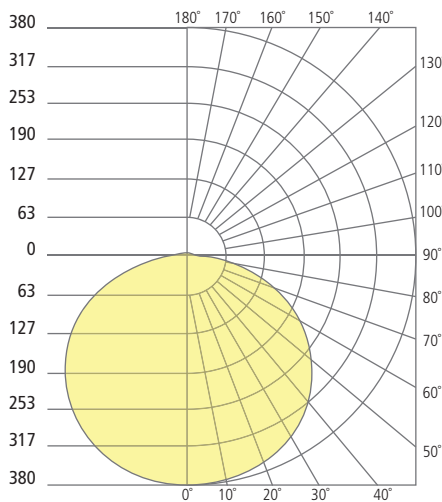

Skye Flanged 5"

Skye Flanged 8"

Skye Flanged 12"

Skye Flangeless 5"

Skye Flangeless 8"

Skye Flangeless 12"

Aperture 5"

Aperture 8"

Aperture 12"

PHOTOMETRICS*

*For latest photometrics, please visit www.ELEMENT-Lighting.com

SKYE 5"

Total Lumen Output:	684
Total Power:	9
Luminaire Efficacy:	76
Color Temp:	3000K
CRI:	90+

SKYE 8"

Total Lumen Output:	1255
Total Power:	15
Luminaire Efficacy:	84
Color Temp:	3000K
CRI:	90+

SKYE 12"

Total Lumen Output:	1989
Total Power:	31
Luminaire Efficacy:	64
Color Temp:	3000K
CRI:	90+

© 2021 Tech Lighting, L.L.C. All rights reserved. The "Tech Lighting" graphic is a registered trademark. Tech Lighting reserves the right to change specifications for product improvements without notification.