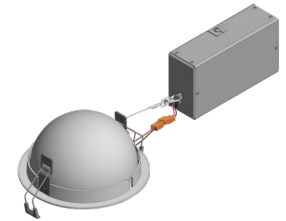

## DOME/TRIM

Bloom Flanged 5"

Bloom Flanged 8"

Bloom Flanged 12"

Bloom Flangeless\* 5"  
\*shown with plaster plate

Bloom Flangeless\* 8"

Bloom Flangeless\* 12"

## DOME/TRIM WITH REMOTE JUNCTION BOX

Flanged 5"

Flangeless 5"

J-Box (side view/top view)

3/4 Flanged View

Flanged 8"

Flangeless 8"

J-Box (side view/top view)