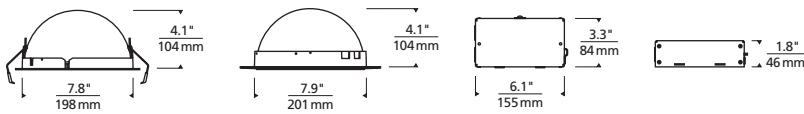

## DOME/TRIM WITH REMOTE JUNCTION BOX

Flanged 5"

Flangeless 5"

J-Box (side view/top view)

3/4 Flanged View

Flanged 8"

Flangeless 8"

J-Box (side view/top view)