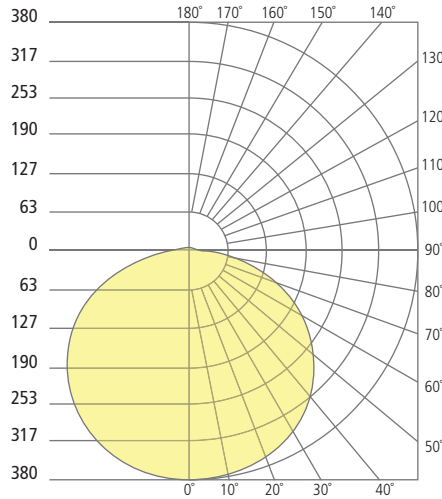

PHOTOMETRICS*

*For latest photometrics, please visit www.ELEMENT-Lighting.com

BLOOM 5"

Total Lumen Output: 684
Total Power: 9
Luminaire Efficacy: 76
Color Temp: 3000K
CRI: 90+

BLOOM 8"

Total Lumen Output: 1255
Total Power: 15
Luminaire Efficacy: 84
Color Temp: 3000K
CRI: 90+

BLOOM 12"

Total Lumen Output: 1989
Total Power: 31
Luminaire Efficacy: 64
Color Temp: 3000K
CRI: 90+

PROJECT INFO

FIXTURE TYPE & QUANTITY

JOB NAME & INFO

NOTES

ELEMENT
by Tech Lighting®

GENERATION BRANDS
7400 Linder Avenue, Skokie, Illinois 60077
T 847.410.4400 F 847.410.4500

© 2018 Tech Lighting, L.L.C. All rights reserved. The "Tech Lighting" graphic is a registered trademark of Tech Lighting, L.L.C. Tech Lighting reserves the right to change specifications for product improvements without notification.