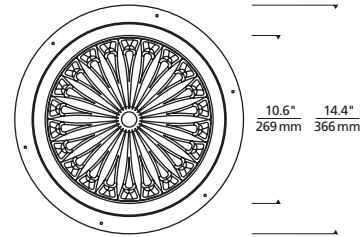

## DOME/TRIM

Bloom Flanged 5"

Bloom Flanged 8"

Bloom Flanged 12"

Bloom Flangeless\* 5"  
\*shown with plaster plate

Bloom Flangeless\* 8"

Bloom Flangeless\* 12"

## DOME/TRIM WITH REMOTE JUNCTION BOX

Flanged 5"

Flangeless 5"

J-Box (side view/top view)

3/4 Flanged View

Flanged 8"

Flangeless 8"

J-Box (side view/top view)