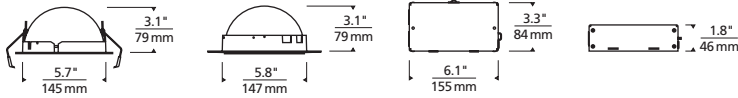

## DOME/TRIM

Bloom Flanged 5"

Bloom Flanged 8"

Bloom Flanged 12"

Bloom Flangeless\* 5"  
\*shown with plaster plate

Bloom Flangeless\* 8"

Bloom Flangeless\* 12"

## DOME/TRIM WITH REMOTE JUNCTION BOX

Flanged 5"

Flangeless 5"

J-Box (side view/top view)

3/4 Flanged View

Flanged 8"

Flangeless 8"

J-Box (side view/top view)