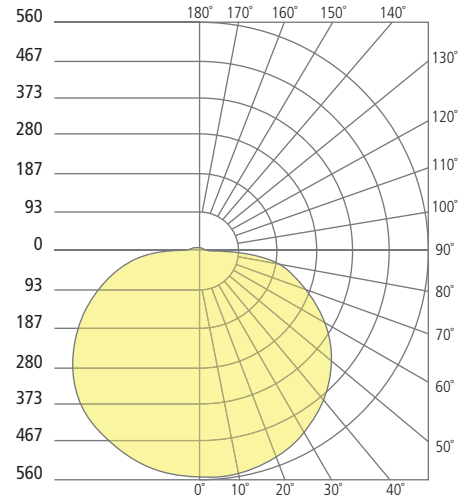

PHOTOMETRICS*

*For latest photometrics, please visit www.ELEMENT-Lighting.com

BLOOM 5"

Total Lumen Output: 684
Total Power: 9
Luminaire Efficacy: 76
Color Temp: 3000K
CRI: 90+

BLOOM 8"

Total Lumen Output: 1255
Total Power: 15
Luminaire Efficacy: 84
Color Temp: 3000K
CRI: 90+

BLOOM 12"

Total Lumen Output: 1989
Total Power: 31
Luminaire Efficacy: 64
Color Temp: 3000K
CRI: 90+

PROJECT INFO

FIXTURE TYPE & QUANTITY

JOB NAME & INFO

NOTES

ELEMENT
by Tech Lighting®

GENERATION BRANDS
7400 Linder Avenue, Skokie, Illinois 60077
T 847.410.4400 F 847.410.4500

© 2018 Tech Lighting, L.L.C. All rights reserved. The "Tech Lighting" graphic is a registered trademark of Tech Lighting, L.L.C. Tech Lighting reserves the right to change specifications for product improvements without notification.