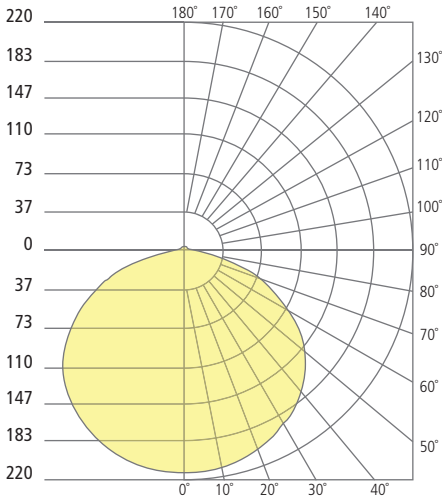

PHOTOMETRICS*

*For latest photometrics, please visit www.ELEMENT-Lighting.com

BLOOM 5"

Total Lumen Output: 684
Total Power: 9
Luminaire Efficacy: 76
Color Temp: 3000K
CRI: 90+

BLOOM 8"

Total Lumen Output: 1255
Total Power: 15
Luminaire Efficacy: 84
Color Temp: 3000K
CRI: 90+

BLOOM 12"

Total Lumen Output: 1989
Total Power: 31
Luminaire Efficacy: 64
Color Temp: 3000K
CRI: 90+

PROJECT INFO

FIXTURE TYPE & QUANTITY

JOB NAME & INFO

NOTES

ELEMENT
by Tech Lighting®

GENERATION BRANDS
7400 Linder Avenue, Skokie, Illinois 60077
T 847.410.4400 F 847.410.4500

© 2018 Tech Lighting, L.L.C. All rights reserved. The "Tech Lighting" graphic is a registered trademark of Tech Lighting, L.L.C. Tech Lighting reserves the right to change specifications for product improvements without notification.