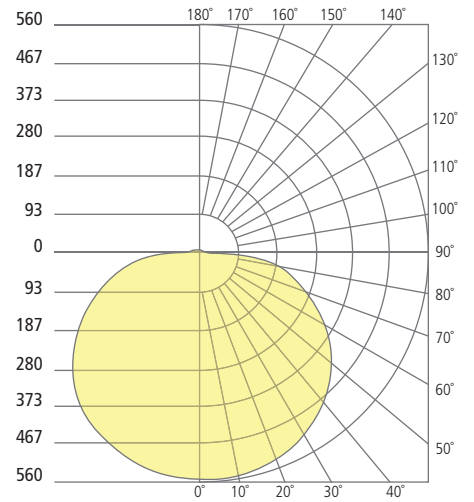

REFLECTIONS

FLEUR FLANGELESS INDIRECT DOWNLIGHT

techlighting.com

Fleur 5"

Fleur 8"

Fleur 12"

Aperture 5"

Aperture 8"

Aperture 12"

PHOTOMETRICS*

*For latest photometrics, please visit www.ELEMENT-Lighting.com

FLEUR FLANGELESS 5"

Total Lumen Output:	684
Total Power:	9
Luminaire Efficacy:	76
Color Temp:	3000K
CRI:	90+

FLEUR FLANGELESS 8"

Total Lumen Output:	1255
Total Power:	15
Luminaire Efficacy:	84
Color Temp:	3000K
CRI:	90+

FLEUR FLANGELESS 12"

Total Lumen Output:	1989
Total Power:	31
Luminaire Efficacy:	64
Color Temp:	3000K
CRI:	90+