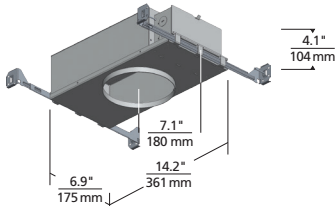

REFLECTIONS

FLEUR FLANGELESS INDIRECT DOWNLIGHT

techlighting.com

Fleur 5"

Fleur 8"

Fleur 12"

Aperture 5"

Aperture 8"