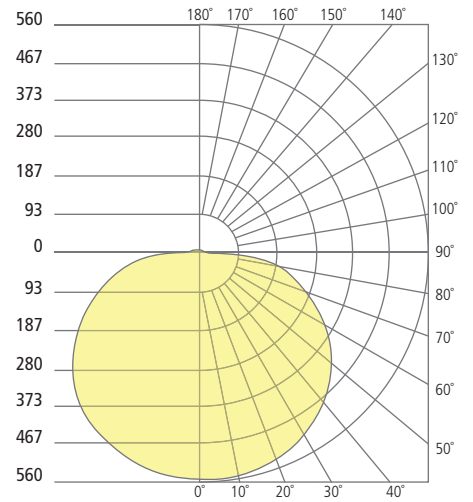

REFLECTIONS

FLEUR FLANGED INDIRECT DOWNLIGHT

Fleur 5"

Fleur 8"

Fleur 12"

Aperture 5"

Aperture 8"

Aperture 12"

PHOTOMETRICS*

*For latest photometrics, please visit www.ELEMENT-Lighting.com

FLEUR FLANGED 5"

Total Lumen Output:	684
Total Power:	9
Luminaire Efficacy:	76
Color Temp:	3000K
CRI:	90+

FLEUR FLANGED 8"

Total Lumen Output:	943
Total Power:	15
Luminaire Efficacy:	62
Color Temp:	3000K
CRI:	90+

FLEUR FLANGED 12"

Total Lumen Output:	1989
Total Power:	31
Luminaire Efficacy:	64
Color Temp:	3000K
CRI:	90+

PROJECT INFO

FIXTURE TYPE & QUANTITY

JOB NAME & INFO

NOTES

© 2016 Tech Lighting, L.L.C. All rights reserved. The "Tech Lighting" graphic is a registered trademark of Tech Lighting, L.L.C. Tech Lighting reserves the right to change specifications for product improvements without notification.