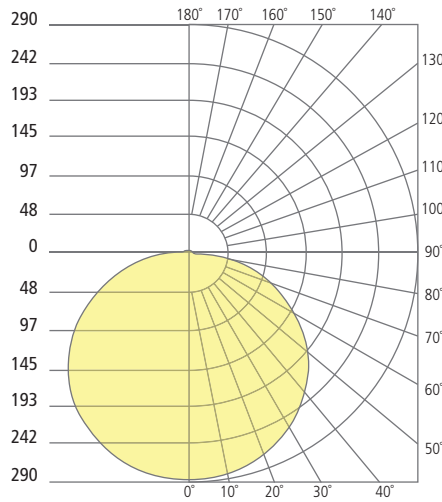

REFLECTIONS

FLEUR FLANGED INDIRECT DOWNLIGHT

Fleur 5"

Fleur 8"

Fleur 12"

Aperture 5"

Aperture 8"

Aperture 12"

PHOTOMETRICS*

*For latest photometrics, please visit www.ELEMENT-Lighting.com

FLEUR FLANGED 5"

Total Lumen Output:	684
Total Power:	9
Luminaire Efficacy:	76
Color Temp:	3000K
CRI:	90+

FLEUR FLANGED 8"

Total Lumen Output:	943
Total Power:	15
Luminaire Efficacy:	62
Color Temp:	3000K
CRI:	90+

FLEUR FLANGED 12"

Total Lumen Output:	1989
Total Power:	31
Luminaire Efficacy:	64
Color Temp:	3000K
CRI:	90+

PROJECT INFO

FIXTURE TYPE & QUANTITY

JOB NAME & INFO

NOTES

© 2016 Tech Lighting, L.L.C. All rights reserved. The "Tech Lighting" graphic is a registered trademark of Tech Lighting, L.L.C. Tech Lighting reserves the right to change specifications for product improvements without notification.