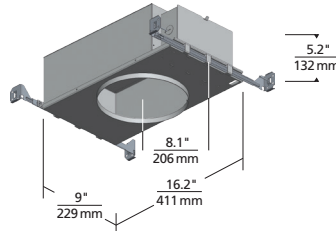

Aperture 8"