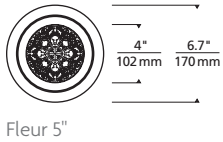

REFLECTIONS

FLEUR FLANGED INDIRECT DOWNLIGHT

Fleur 5"