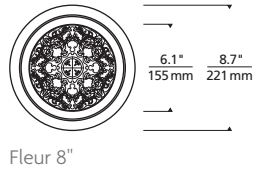

REFLECTIONS

FLEUR FLANGED INDIRECT DOWNLIGHT

Fleur 8"