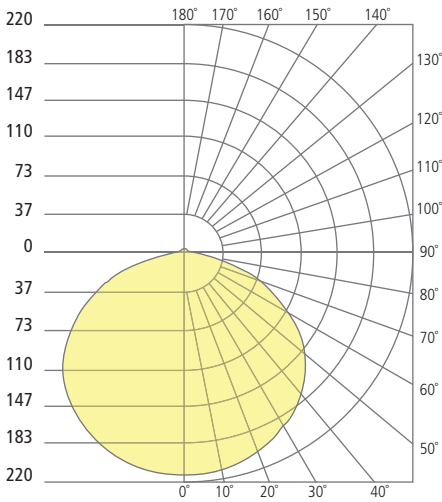

REFLECTIONS

FLEUR FLANGED INDIRECT DOWNLIGHT

Fleur 5"

Fleur 8"

Fleur 12"

Aperture 5"

Aperture 8"

Aperture 12"

PHOTOMETRICS*

*For latest photometrics, please visit www.ELEMENT-Lighting.com

FLEUR FLANGED 5"

Total Lumen Output:	684
Total Power:	9
Luminaire Efficacy:	76
Color Temp:	3000K
CRI:	90+

FLEUR FLANGED 8"

Total Lumen Output:	943
Total Power:	15
Luminaire Efficacy:	62
Color Temp:	3000K
CRI:	90+

FLEUR FLANGED 12"

Total Lumen Output:	1989
Total Power:	31
Luminaire Efficacy:	64
Color Temp:	3000K
CRI:	90+

PROJECT INFO

FIXTURE TYPE & QUANTITY

JOB NAME & INFO

NOTES

© 2016 Tech Lighting, L.L.C. All rights reserved. The "Tech Lighting" graphic is a registered trademark of Tech Lighting, L.L.C. Tech Lighting reserves the right to change specifications for product improvements without notification.