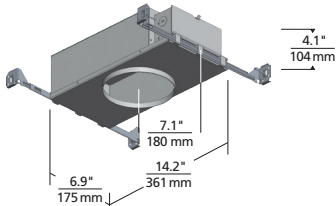

REFLECTIONS

FLEUR FLANGED INDIRECT DOWNLIGHT

Fleur 5"

Fleur 8"

Fleur 12"

Aperture 5"

Aperture 8"

Aperture 12"