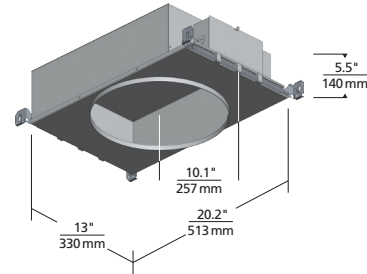

REFLECTIONS

FLEUR FLANGED INDIRECT DOWNLIGHT

Fleur 5"

Fleur 8"

Fleur 12"

Aperture 5"

Aperture 8"

Aperture 12"