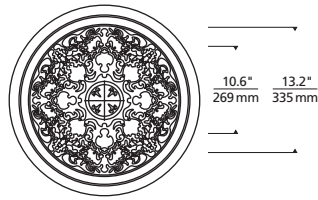

REFLECTIONS

FLEUR FLANGED INDIRECT DOWNLIGHT

Fleur 12"