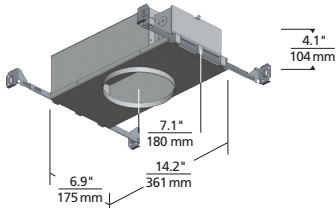

## DUNE FLANGELESS INDIRECT DOWNLIGHT

Dune 5"

Dune 8"

Dune 12"

Aperture 5"

Aperture 8"

Aperture 12"