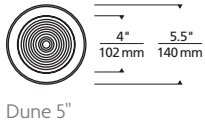

REFLECTIONS

DUNE FLANGELESS INDIRECT DOWNLIGHT

Dune 5"