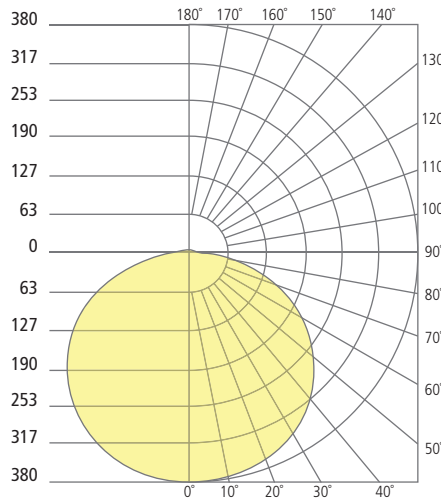

PROJECT INFO

FIXTURE TYPE & QUANTITY

JOB NAME & INFO

NOTES

© 2018 Tech Lighting, L.L.C. All rights reserved. The "Tech Lighting" graphic is a registered trademark of Tech Lighting, L.L.C. Tech Lighting reserves the right to change specifications for product improvements without notification.

ELEMENT
by Tech Lighting

GENERATION BRANDS
7400 Linder Avenue, Skokie, Illinois 60077
T 847.410.4400 F 847.410.4500