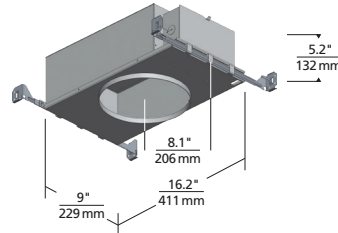

## DUNE FLANGELESS INDIRECT DOWNLIGHT

Dune 5"

Dune 8"

Dune 12"

Aperture 5"

Aperture 8"

Aperture 12"