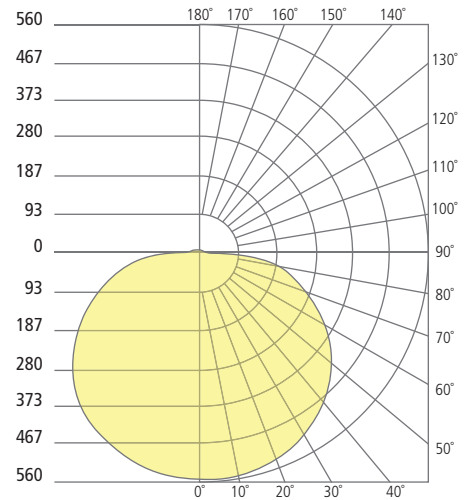

PROJECT INFO

FIXTURE TYPE & QUANTITY

JOB NAME & INFO

NOTES

© 2018 Tech Lighting, L.L.C. All rights reserved. The "Tech Lighting" graphic is a registered trademark of Tech Lighting, L.L.C. Tech Lighting reserves the right to change specifications for product improvements without notification.

ELEMENT
by Tech Lighting

GENERATION BRANDS
7400 Linder Avenue, Skokie, Illinois 60077
T 847.410.4400 F 847.410.4500