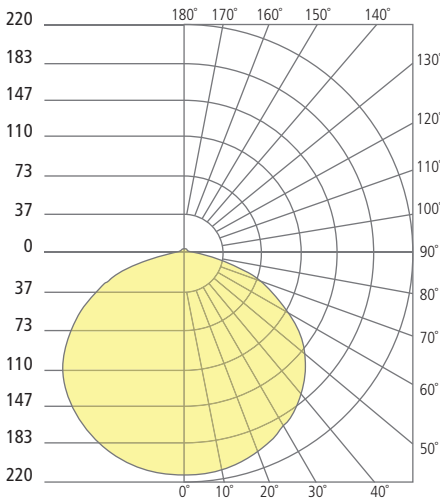

PROJECT INFO

FIXTURE TYPE & QUANTITY

JOB NAME & INFO

NOTES

© 2018 Tech Lighting, L.L.C. All rights reserved. The "Tech Lighting" graphic is a registered trademark of Tech Lighting, L.L.C. Tech Lighting reserves the right to change specifications for product improvements without notification.

ELEMENT
by Tech Lighting

GENERATION BRANDS
7400 Linder Avenue, Skokie, Illinois 60077
T 847.410.4400 F 847.410.4500