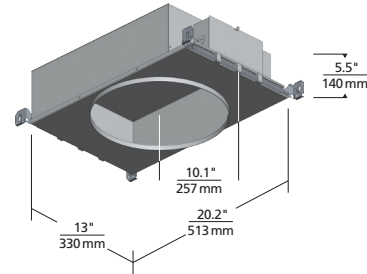

## DUNE FLANGELESS INDIRECT DOWNLIGHT

Dune 5"

Dune 8"

Dune 12"

Aperture 5"

Aperture 8"

Aperture 12"