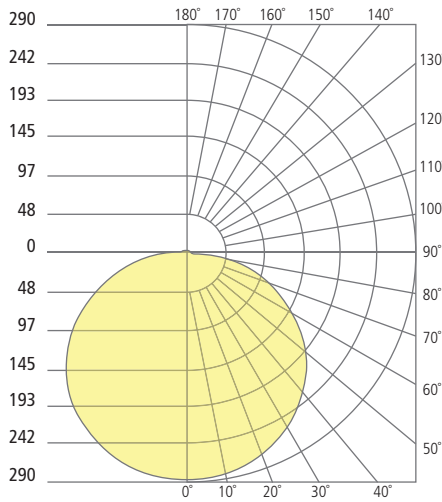

REFLECTIONS

DUNE FLANGELESS INDIRECT DOWNLIGHT

Dune 5"

Dune 8"

Dune 12"

Aperture 5"

Aperture 8"

Aperture 12"

PHOTOMETRICS*

*For latest photometrics, please visit www.ELEMENT-Lighting.com

DUNE FLANGELESS 5"

Total Lumen Output:	684
Total Power:	9
Luminaire Efficacy:	76
Color Temp:	3000K
CRI:	90+

DUNE FLANGELESS 8"

Total Lumen Output:	943
Total Power:	15
Luminaire Efficacy:	62
Color Temp:	3000K
CRI:	90+

DUNE FLANGELESS 12"

Total Lumen Output:	1989
Total Power:	31
Luminaire Efficacy:	64
Color Temp:	3000K
CRI:	90+

PROJECT INFO