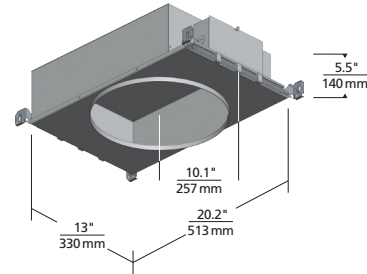

REFLECTIONS

DUNE FLANGELESS INDIRECT DOWNLIGHT

Dune 5"

Dune 8"

Dune 12"

Aperture 5"

Aperture 8"

Aperture 12"