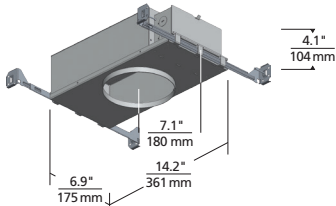

REFLECTIONS

DUNE FLANGELESS INDIRECT DOWNLIGHT

Dune 5"

Dune 8"

Dune 12"

Aperture 5"

Aperture 8"

Aperture 12"