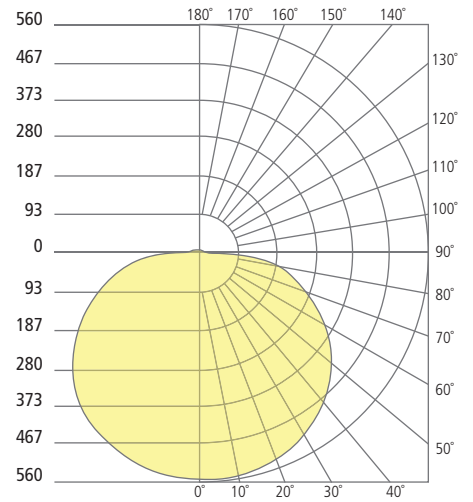

REFLECTIONS

DUNE FLANGELESS INDIRECT DOWNLIGHT

Dune 5"

Dune 8"

Dune 12"

Aperture 5"

Aperture 8"

Aperture 12"

PHOTOMETRICS*

*For latest photometrics, please visit www.ELEMENT-Lighting.com

DUNE FLANGELESS 5"

Total Lumen Output:	684
Total Power:	9
Luminaire Efficacy:	76
Color Temp:	3000K
CRI:	90+

DUNE FLANGELESS 8"

Total Lumen Output:	943
Total Power:	15
Luminaire Efficacy:	62
Color Temp:	3000K
CRI:	90+

DUNE FLANGELESS 12"

Total Lumen Output:	1989
Total Power:	31
Luminaire Efficacy:	64
Color Temp:	3000K
CRI:	90+

PROJECT INFO