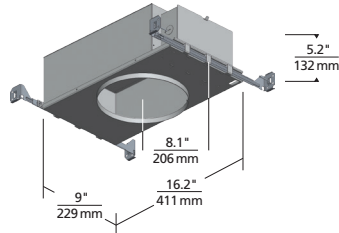

REFLECTIONS

DUNE FLANGELESS INDIRECT DOWNLIGHT

Dune 5"

Dune 8"

Dune 12"

Aperture 5"

Aperture 8"

Aperture 12"