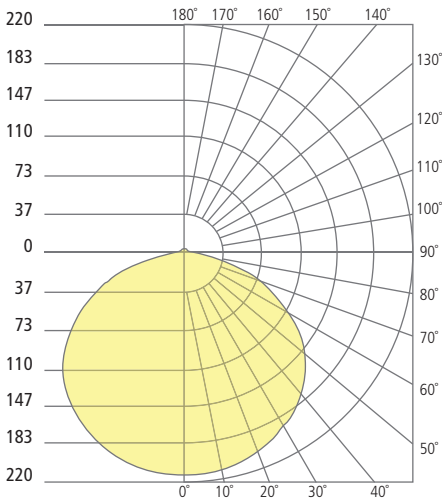

REFLECTIONS

DUNE FLANGELESS INDIRECT DOWNLIGHT

Dune 5"

Dune 8"

Dune 12"

Aperture 5"

Aperture 8"

Aperture 12"

PHOTOMETRICS*

*For latest photometrics, please visit www.ELEMENT-Lighting.com

DUNE FLANGELESS 5"

Total Lumen Output:	684
Total Power:	9
Luminaire Efficacy:	76
Color Temp:	3000K
CRI:	90+

DUNE FLANGELESS 8"

Total Lumen Output:	943
Total Power:	15
Luminaire Efficacy:	62
Color Temp:	3000K
CRI:	90+

DUNE FLANGELESS 12"

Total Lumen Output:	1989
Total Power:	31
Luminaire Efficacy:	64
Color Temp:	3000K
CRI:	90+

PROJECT INFO