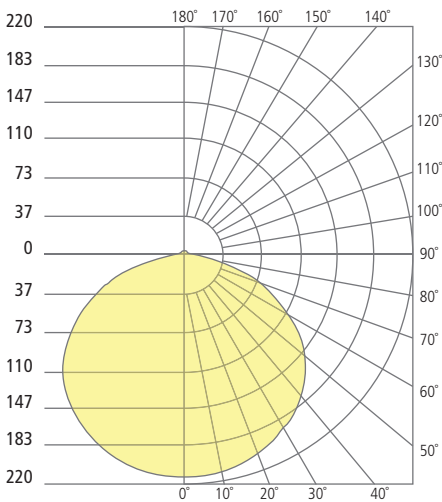

REFLECTIONS

BLOOM FLANGELESS INDIRECT DOWNLIGHT

Bloom 5"

Bloom 8"

Bloom 12"

Aperture 5"

Aperture 8"

Aperture 12"

PHOTOMETRICS*

*For latest photometrics, please visit www.ELEMENT-Lighting.com

BLOOM FLANGELESS 5"

Total Lumen Output:	684
Total Power:	9
Luminaire Efficacy:	76
Color Temp:	3000K
CRI:	90+

BLOOM FLANGELESS 8"

Total Lumen Output:	943
Total Power:	15
Luminaire Efficacy:	62
Color Temp:	3000K
CRI:	90+

BLOOM FLANGELESS 12"

Total Lumen Output:	1989
Total Power:	31
Luminaire Efficacy:	64
Color Temp:	3000K
CRI:	90+

PROJECT INFO