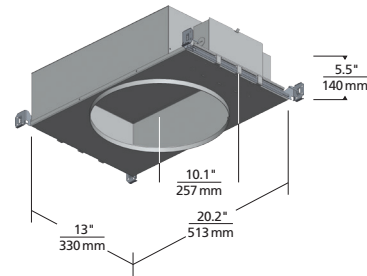

REFLECTIONS

BLOOM FLANGELESS INDIRECT DOWNLIGHT

Bloom 5"

Bloom 8"

Bloom 12"

Aperture 5"

Aperture 8"

Aperture 12"