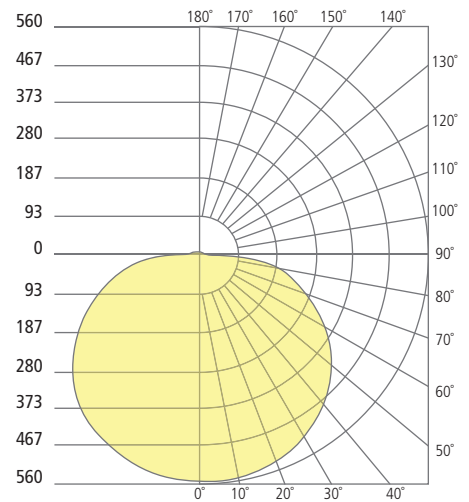

REFLECTIONS

BLOOM FLANGELESS INDIRECT DOWNLIGHT

Bloom 5"

Bloom 8"

Bloom 12"

Aperture 5"

Aperture 8"

Aperture 12"

PHOTOMETRICS*

*For latest photometrics, please visit www.ELEMENT-Lighting.com

BLOOM FLANGELESS 5"

Total Lumen Output:	684
Total Power:	9
Luminaire Efficacy:	76
Color Temp:	3000K
CRI:	90+

BLOOM FLANGELESS 8"

Total Lumen Output:	943
Total Power:	15
Luminaire Efficacy:	62
Color Temp:	3000K
CRI:	90+

BLOOM FLANGELESS 12"

Total Lumen Output:	1989
Total Power:	31
Luminaire Efficacy:	64
Color Temp:	3000K
CRI:	90+

PROJECT INFO