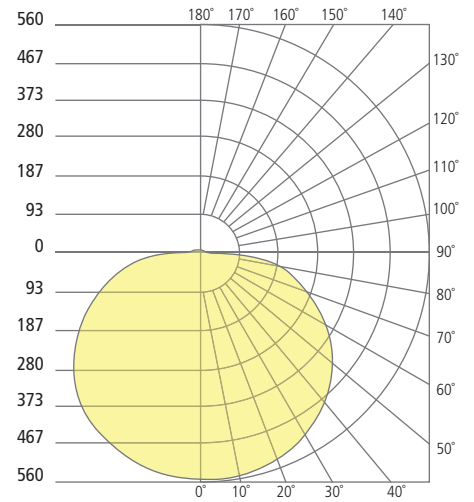

PROJECT INFO

FIXTURE TYPE & QUANTITY

JOB NAME & INFO

NOTES

© 2016 Tech Lighting, L.L.C. All rights reserved. The "Tech Lighting" graphic is a registered trademark of Tech Lighting, L.L.C. Tech Lighting reserves the right to change specifications for product improvements without notification.

ELEMENT
by Tech Lighting

GENERATION BRANDS
7400 Linder Avenue, Skokie, Illinois 60077
T 847.410.4400 F 847.410.4500