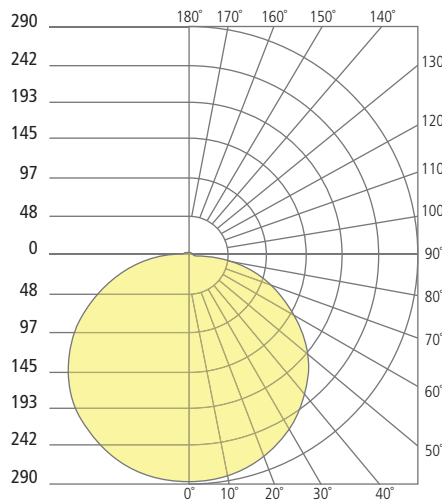

REFLECTIONS

BLOOM FLANGELESS INDIRECT DOWNLIGHT

Bloom 5"

Bloom 8"

Bloom 12"

Aperture 5"

Aperture 8"

Aperture 12"

PHOTOMETRICS*

*For latest photometrics, please visit www.ELEMENT-Lighting.com

BLOOM FLANGELESS 5"

Total Lumen Output:	684
Total Power:	9
Luminaire Efficacy:	76
Color Temp:	3000K
CRI:	90+

BLOOM FLANGELESS 8"

Total Lumen Output:	943
Total Power:	15
Luminaire Efficacy:	62
Color Temp:	3000K
CRI:	90+

BLOOM FLANGELESS 12"

Total Lumen Output:	1989
Total Power:	31
Luminaire Efficacy:	64
Color Temp:	3000K
CRI:	90+

PROJECT INFO