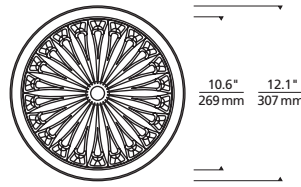

REFLECTIONS

BLOOM FLANGELESS INDIRECT DOWNLIGHT

Bloom 5"

Bloom 8"

Bloom 12"

Aperture 5"

Aperture 8"

Aperture 12"