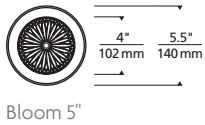

REFLECTIONS

BLOOM FLANGELESS INDIRECT DOWNLIGHT

Bloom 5"