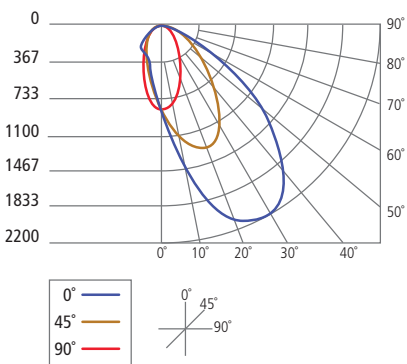

4" LED WALL WASH

PHOTOMETRICS: WALL WASH

DESCRIPTION: 4" LED Wall Wash
90 CRI, 3000K

MODEL: E4 Citizen LED

INPUT POWER (WATTS): 32.7

INPUT POWER FACTOR: 0.98

ABSOLUTE LUMINOUS FLUX (LUMENS): 2039*

LUMEN EFFICACY (LUMENS PER WATT): 62.3

ANGLE	0°	45°	90°
0°	8192	8192	8192
5°	7438	7514	7532
10°	5277	5300	5297
15°	3190	3214	3209
20°	1898	1908	1900
25°	1066	1077	1064
30°	610	626	608
35°	319	386	325
40°	161	249	162
45°	94	145	94
50°	62	77	63
55°	37	49	37
60°	25	30	25
65°	12	16	13
70°	1	7	2
75°	0	0	0
80°	0	0	0
85°	0	0	0
90°	0	0	0