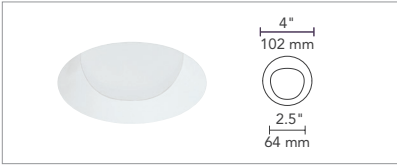

TRIMS

ROUND

FLANGELESS WALL WASH