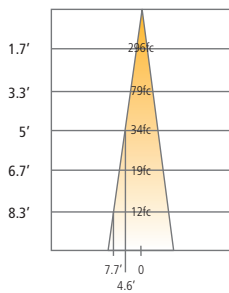

4" LED WALL WASH

PHOTOMETRICS: WALL WASH

DESCRIPTION: 4" LED Wall Wash
90 CRI, 3000K

MODEL: E4 Citizen LED

INPUT POWER (WATTS): 32.7

INPUT POWER FACTOR: 0.98

ABSOLUTE LUMINOUS FLUX (LUMENS): 2039*

LUMEN EFFICACY (LUMENS PER WATT): 62.3

ANGLE	0°	45°	90°
0°	8192	8192	8192
5°	7438	7514	7532
10°	5277	5300	5297
15°	3190	3214	3209
20°	1898	1908	1900
25°	1066	1077	1064
30°	610	626	608
35°	319	386	325
40°	161	249	162
45°	94	145	94
50°	62	77	63
55°	37	49	37
60°	25	30	25
65°	12	16	13
70°	1	7	2
75°	0	0	0
80°	0	0	0
85°	0	0	0
90°	0	0	0