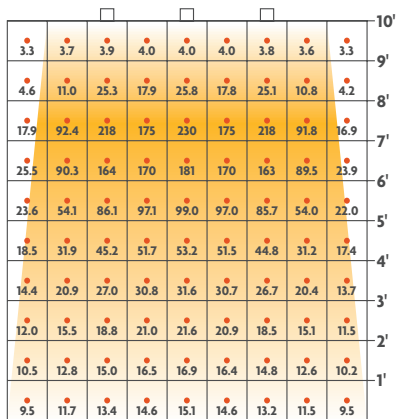

PHOTOMETRICS: WALL WASH

DESCRIPTION: 4" LED Wall Wash
80 CRI, 3000K

MODEL: E4 Citizen LED

INPUT POWER (WATTS): 32
ABSOLUTE LUMINOUS FLUX (LUMENS): 2590
LUMEN EFFICACY (LUMENS PER WATT): 81

ONE (1) FIXTURE
24" DISTANCE TO WALL
WALL = 10' X 10'

THREE (3) FIXTURES
SPACED 24" APART ON CEILING
24" DISTANCE TO WALL
WALL = 10' X 10'