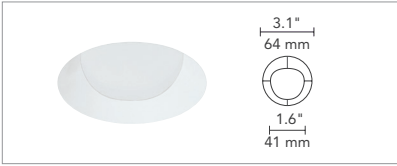

TRIMS

ROUND

FLANGELESS WALL WASH