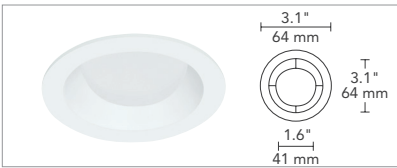

FLANGED WALL WASH