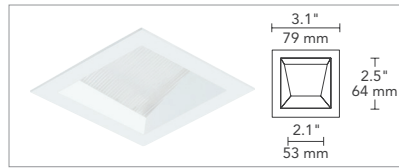

FLANGED WALL WASH