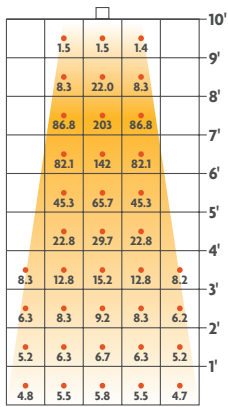

PHOTOMETRICS: WALL WASH

DESCRIPTION: 4" LED Wall Wash
80 CRI, 3000K

MODEL: E4 Citizen LED

INPUT POWER (WATTS): 32
ABSOLUTE LUMINOUS FLUX (LUMENS): 2590
LUMEN EFFICACY (LUMENS PER WATT): 81

ONE (1) FIXTURE
24" DISTANCE TO WALL
WALL = 10' X 10'