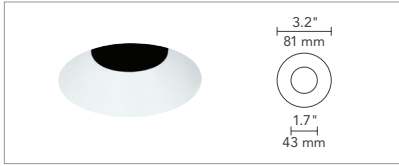

TRIMS

ROUND

FLANGELESS BEVEL