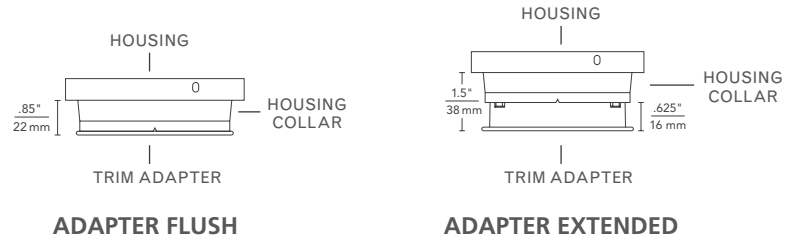

TRIM ADAPTER INSTALLED

Wood ceiling housings (“WC” designation in the ordering grid) ship with an adjustable trim adapter that inserts into the housing aperture and allows standard ELEMENT 3” flangeless trims to achieve a truly flangeless, flush ceiling appearance in special applications such as wood or stone installation. For use in new construction.

Consult installation instructions regarding plenum requirements and ceiling thickness ratios.